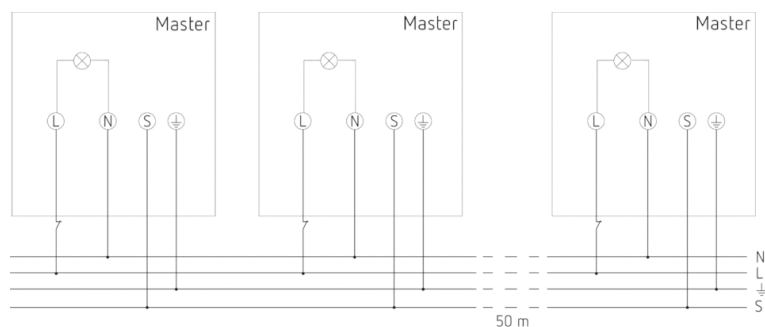

Connection example