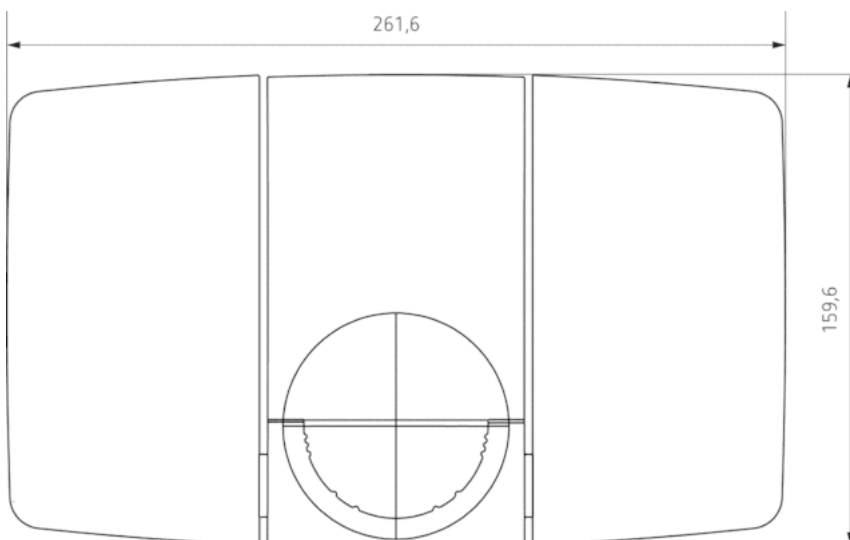

## Technical data

Operating voltage	230 V AC
Frequency	50 – 60 Hz
Stand-by consumption	~0,4 W
Light measurement	Mixed light measurement
Installation type	Wall installation
Setting range brightness	5 – 800 lx or just presence dependent
LED output (lighting current)	20 W (2x900 lm)
Colour temperature	4000 K, neutral white
Detection angle	180°
Installation height	1,8 – 2,5 m
Light switch-off delay	10 s-20 min
Ambient temperature	-25 °C ... +45 °C
Protection class	II
Type of protection	IP 55
Weight	0,81 kg

### Detection range

Mounting height (A)	Head on to (r)	Diagonally (t)
2 m	5 m	12 m
2,5 m	4 m	10 m
3 m	4 m	8 m
3,5 m	4 m	6 m
4 m	2 m	4 m

### Scale drawings

Article number: 1020943