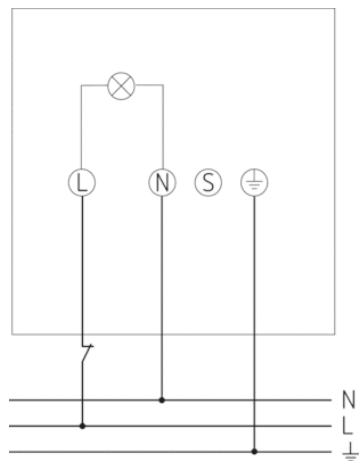

Article number: 1020943