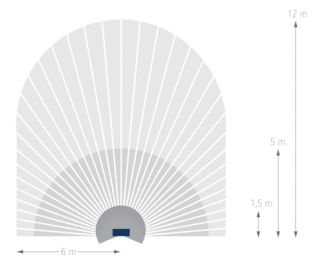

## Technical data

Operating voltage	230 V AC
Frequency	50 – 60 Hz
Stand-by consumption	~0,4 W
Light measurement	Mixed light measurement
Installation type	Wall installation
Setting range brightness	5 – 800 lx or just presence dependent
LED output (lighting current)	20 W (2x900 lm)
Colour temperature	4000 K, neutral white
Detection angle	180°
Installation height	1,8 – 2,5 m
Light switch-off delay	10 s-20 min
Ambient temperature	-25 °C ... +45 °C
Protection class	II
Type of protection	IP 55
Weight	0,81 kg

### Detection range

Mounting height (A)	Head on to (r)	Diagonally (t)
2 m	5 m	12 m
2,5 m	4 m	10 m
3 m	4 m	8 m
3,5 m	4 m	6 m
4 m	2 m	4 m